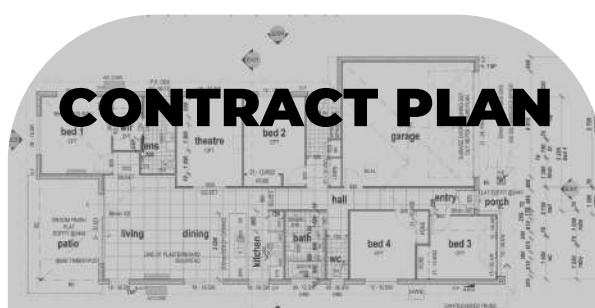

CONTRACT PLAN

Homecorp®
CONSTRUCTIONS

Your home build will be through Homecorp Constructions. From contract signing through to key handover, they will be there every step of the way.